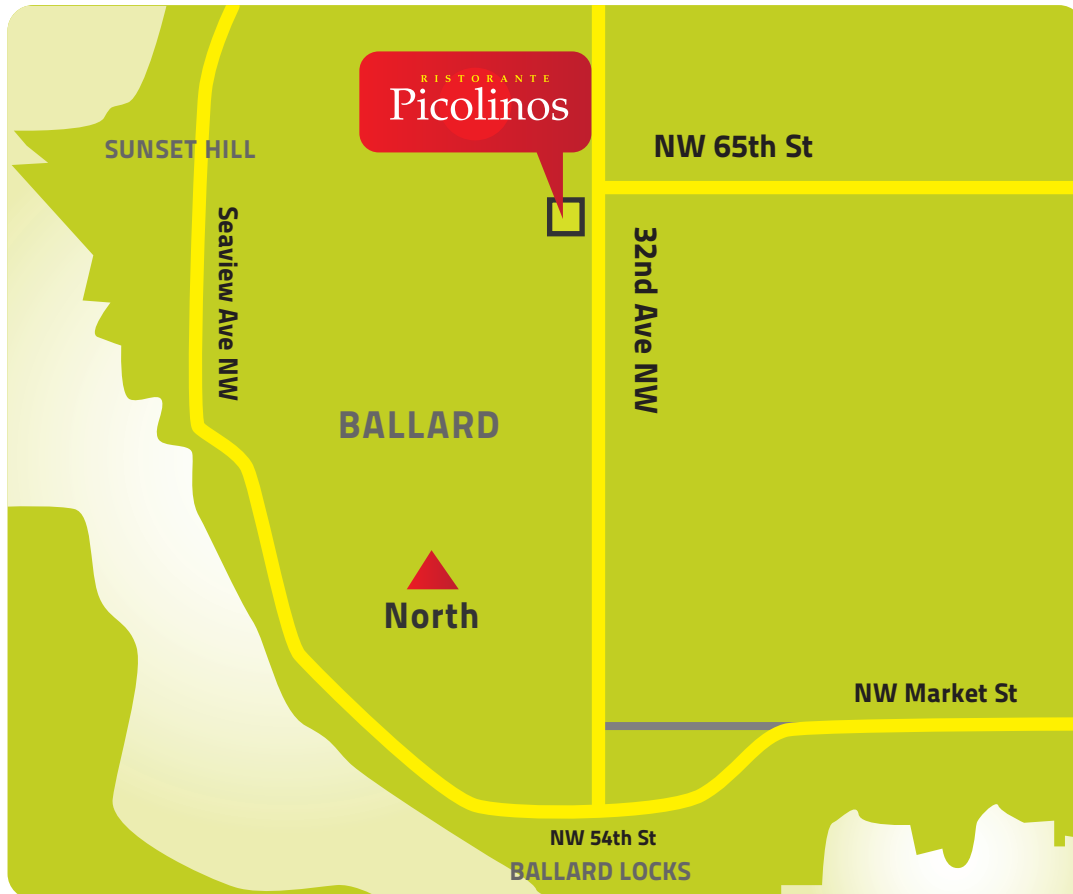

RISTORANTE
Picolinos

MAP & DIRECTIONS

6415 32ND AVENUE NW, SEATTLE, WA 98117

INFO@RISTORANTEPICOLINOS.COM

RESERVATIONS: (206) 781-8000

DRIVING DIRECTIONS FROM BALLARD LOCKS:

Head North 2 minutes and Picolinos will be on the left corner of NW 65th St & 32nd Ave NW.

DRIVING DIRECTIONS FROM I-5:

- 1) Exit 172 for N 85th St towards Aurora Ave.
- 2) Left on 85th.
- 3) Left on 32nd Ave NW.
- 4) Picolinos will be on the right on the corner of NW 65th St & 32nd Ave NW.