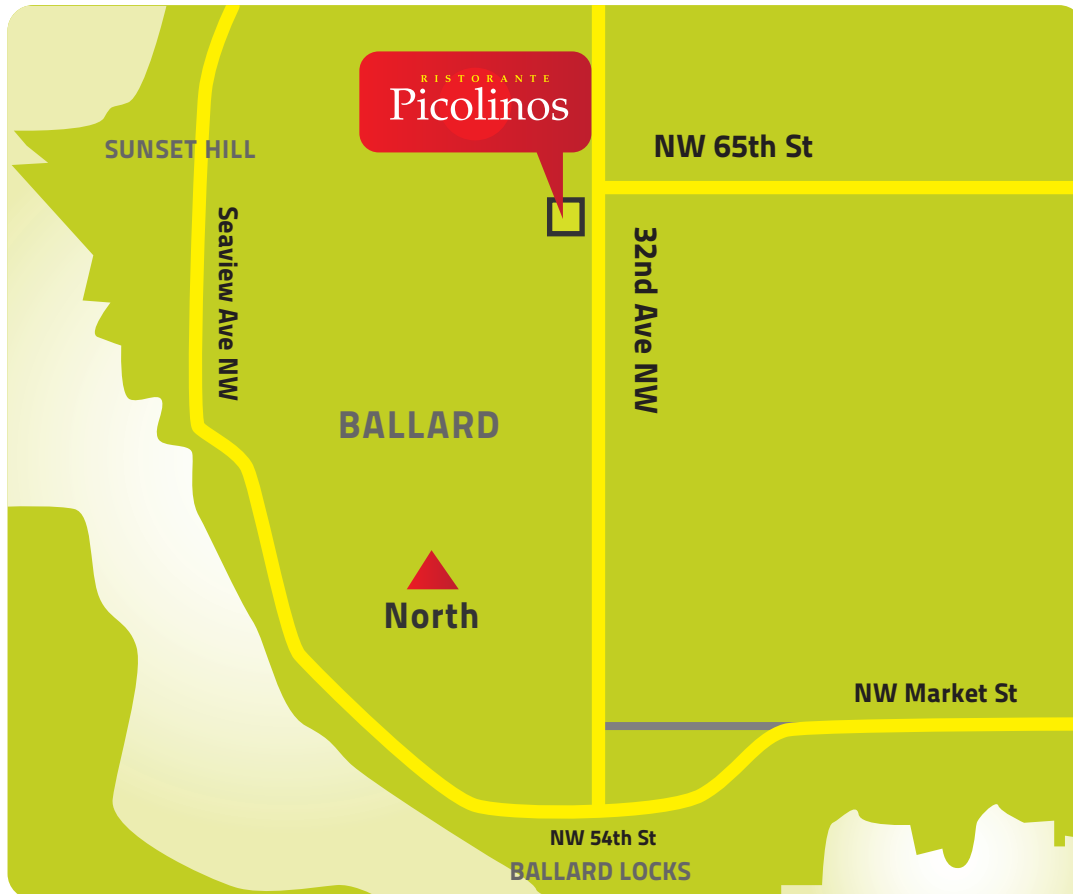

RISTORANTE  
**Picolinos**

# MAP & DIRECTIONS

6415 32ND AVENUE NW, SEATTLE, WA 98117

INFO@RISTORANTEPICOLINOS.COM

RESERVATIONS: (206) 781-8000

DRIVING DIRECTIONS FROM BALLARD LOCKS:

Head North 2 minutes and Picolinos will be on the left corner of NW 65th St & 32nd Ave NW.

DRIVING DIRECTIONS FROM I-5:

- 1) Exit 172 for N 85th St towards Aurora Ave.
- 2) Left on 85th.
- 3) Left on 32nd Ave NW.
- 4) Picolinos will be on the right on the corner of NW 65th St & 32nd Ave NW.